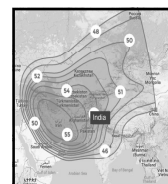

CHANNEL GUIDE

UPDATED AS OF 1ST NOVEMBER 2024

FTA = Free To Air • SCR = Scrambled • Radio Channels in Italics

SATELLITE & CABLE TV

45

NOVEMBER 2024

| FREQ/POL | CHANNEL | SR | FEC | FREE / SCRAM | NOTES |
|---|---|-------|-----|---------------|---------------|
| INTELSAT-38/AzerSpace2 at 45.1 deg East: Bom Az 238 El 51, Blr Az 250 El 49, Del 232 El 41, Chennai Az 252 El 46, Bhopal Az 238 El 44 Cal Az 248 El 35 | | | | | |
| 11510 V | Dialog DTH: Food Network Asia, National Geographic Wild Asia, Animal Planet India, Discovery Channel India, Discovery Science India, TLC India, National Geographic India, History TV 18, Travelxp HD, HGTV Asia, Food Network Asia, Sony Sports Ten 1, Ten Cricket, Sony Sports Ten 2, Eurosport Asia, Star Sports 1, Star Sports 2, HBO Signature Asia, HBO Family Asia, &flix, Hits Movies, Sony Pix, Hits, Zee Café, Warner TV Asia, AXN East Asia | 27690 | 5/6 | DVB-S | India Beam |
| 11555 V | Dialog DTH:Discovery HD World India, Animal Planet India, AXN East Asia, Rock Entertainment, Star Movies Select, HBO Asia, Star Movies India, CinemaWorld, Cinemax Asia, HBO Hits, Star Sports 1, Star Sports Select HD1, Star Sports Select HD2, Sony Sports Ten 2, Sony Sports Ten 5, Premier Sports Asia, ThePapare TV | 29900 | 2/3 | DVB-S2 | India Beam |
| 11592 V | Dialog DTH: Channel One, Rupavahini, Channel Eye, ITN, Vasantham TV, TV Derana, Swarnavahini, Sirasa TV, Shakthi TV, TV 1, Hiru TV, TNL TV, Art, Ada Derana 24, Siyatha TV, Haritha TV, TV Didula, Ridee TV, Citi Hitz, Supreme TV, Rangiri Sri Lanka TV, Hi!! TV, Pragna TV, Damsathara TV, Jaya TV, The Buddhist TV | 27690 | 5/6 | DVB-S | India Beam |
| 11637 V | Dialog DTH: Colors Infinity, FashionTV India, Fox Life India, Comedy Central India, Arirang World, Star Bharat India, SET India, Sony Max India, Star Gold India, Colors, Star Plus India, B4U Movies India, Star Gold Romance, Zee Cinema Asia, Colors Tamil, Sun TV, KTV, Star Vijay India, Kalaigmar TV, Zee Tamil, Sirippoli, Guru TV, Nenasa Sinhala Grade 1-5, Nenasa Tamil Grade 1-5, Nenasa Sinhala Grade 6-9, Nenasa Tamil Grade 6-9, Nenasa Sinhala O/L, Nenasa Tamil O/L, Nenasa Sinhala A/L, Nenasa Tamil A/L | 27690 | 5/6 | Irdeto 2 | India Beam |
| 11675 V | ABC Australia India | 27690 | 5/6 | MPEG-4/SD | India Beam |
| 11675 V | Dialog TV: Shradhda TV, Swarga TV, Verbum TV, Aljazeera English, ABC Australia India, BBC News South Asia, CGTN, CNN International South Asia, NDTV 24x7, France 24 English, EuroNews English, Bloomberg TV Asia, CNBC Asia-Pacific, B4U Music India, VH1 India, Channel C, Sun Music, Zing Asia, Da Vinci Learning India, CBeebies Asia, Cartoon Network HD+, A Plus Kids TV, Nickelodeon South East Asia, Baby TV Asia, Disney Junior India, Nick Jr India | 27690 | 5/6 | DVB-S | India Beam |
| AMOS 4 at 65 deg East | | | | | |
| 10735 V | DishHome DTH Nepal: Reality TV, Avenues Khabar, News 24, ABC News, Janata TV, Nice TV, Colors, Star Plus India, Zee TV India, SET India, MTV India, Zoom, Zing Asia, Discovery Channel India, Animal Planet India, National Geographic India, TLC India, Sony Pix, Star Movies India, Star Sports Select HD1, Sony Sports Ten 1, Sony Sports Ten 2 | 45000 | 1/2 | DVB-S2/QPSK | India Beam |
| 10789 V | DishHome DTH Nepal:MTV Beats, B4U Music India, Discovery Channel India, Star Sports 1, Star Sports 1 Hindi, Star Sports Select HD1, Sony Sports Ten 1, Sony Sports Ten 2, Sony Sports Ten 3, Sony Sports Ten 5, CNN International South Asia, BBC News South Asia, Aljazeera English, CNA, RT News, Zee News, Hungama TV, DishHome Cinema Ghar 888, Star Sports 1, Star Sports 2, Star Sports 1 Hindi, Star Sports Select HD2 | 45000 | 1/2 | DVB-S2/QPSK | India Beam |
| 10860 V | DishHome DTH Nepal:DishHome Showcase, Plus Movie, Kantipur TV, Image Channel, NTV National, Sagarmatha TV, Colors, Zee TV India, Star Plus HD India, Zee Cinema Asia, Star Gold HD India, HBO Asia, ACORAB, Radio Nepalbani, Nepal FM, Thaha Sanchar Network, Ujyaalo 90 Network, Janata Media Radio, BFBS Gurkha Network, Radio Nepal | 45000 | 1/2 | DVB-S2/QPSK | India Beam |
| 10914 V | DishHome DTH Nepal:DishHome Ramailo, Action Sports 1, DishHome Gunjan, NTV News, Mountain TV, Global TV, BTB Business, TV Today, Nari TV, Bhakti Darshan TV, Business Plus, Omkar TV, Yoho TV, Deep TV, Movie Entertainment TV, News Nepal, GNN HD, Space 4K, Seven Star TV, Colors, Star Plus India, Zee TV India, Sony SAB India, Zee Anmol, Anjan TV, Dungal TV, Star Gold India, Zee Cinema Asia, Star Gold 2, B4U Movies India, Goldmines, Sony Max 2, Zee Classic, VH1 India, History TV 18, Discovery Science India, Discovery Turbo India, Sony BBC Earth, DD Sports, Times Now, CNN News 18, Zee Business, Aaj Tak, Nickelodeon India, Discovery Kids India, Nick Jr India, Disney Channel India, Super Hungama, Sonic Nickelodeon, Disney Junior India, Aastha India, Madani Channel Urdu | 45000 | 2/3 | DVB-S2/QPSK | India Beam |
| 11289 V | DishHome DTH Nepal:NTV Kohalpur, NTV Itahari, Prime TV, ITV Nepal, National Geographic India, EuroNews English, Sony Yay!, & TV, & pictures, Sony Max India, Sony Sports Ten 5, National Geographic India, Zee Café, AP1 HD, Kantipur TV, DishHome Ramailo, Action Sports 1, Action Sports 2, Sarokar TV | 45000 | 2/3 | DVB-S2/8PSK | India Beam |
| 12660 | DishHome TV NEPAL: Colors Cineplex, Sony Sports Ten 3, A Sports, National Geographic Wild India, Star Life India, NTV Plus, BM HD, Kantipur Max, Plus Movie, DishHome Gunjan, DishHome Cine Hits, Madesh Plus | 45000 | 2/3 | DVB-S2/QPSK | India Beam |
| INTELSAT 17 AT 66 Deg E: | | | | | |
| 3845 V | Tata: Kalaigmar TV, Kalaigmar Seithigal, Isai Aruvi, Sirippoli, Chithiram, Kalaigmar Murasu TV, Vendhar TV, News 7 Tamil, Sai TV, Hindu Dharmam, TV 5 Kannada, Malai Murasu TV, Malar TV, News J, Patrika Rajasthan, Sairam TV, Pyramid Meditation Channel | 28800 | 5/6 | "DVB-S2"8PSK" | Landmass beam |
| 3876 H | Indiasign:CVR English, CVR OM Spiritual, Pear TV, Unique TV, Mahaa News, Mahaa Max, Nireekshana TV, Pasand TV, Hornbill TV, Madhimugam TV, TV 45 | 14300 | 3/4 | "DVB-S2"8PSK" | Landmass beam |
| 3894 H | Indiasign: HMTV, Aradana TV, T News, MBC TV, Calvary TV, Prarthana Bhawan TV, 7S Music, ABN (India), Mojo TV, V6 News, CVR News, Mercy TV (India), Orange Bangla TV, CVR Health, INews (India), 10 TV | 13840 | 5/6 | "DVB-S2"8PSK" | Landmass beam |
| 3914 H | New Delhi TV:NDTV 24x7, NDTV India, NDTV Profit, NDTV Prime, NDTV Good Times, NDTV MP & Chhattisgarh, NDTV Rajasthan, NDTV Marathi | 11200 | 3/4 | DVB-S2 8PSK | Landmass beam |