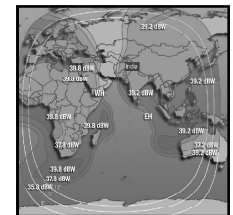

FREQ/POL	CHANNEL	SR	FEC	FREE / SCRAM	NOTES
4103 V	Zee News	7200	3/4	Conax, MPEG-4	C Beam
4115 H	NTV (India), Bhakthi TV, Vanitha TV	7200	3/4	MPEG-4/SD	C Beam
4116 H	IndiaSign: PTC News, PTC Punjabi, PTC Chakde, PTC Punjabi Gold, Oscar Movies Bhojpuri, PTC Simran, PTC Music	8800	5/6	DVB S2 Mpeg 4	C Beam
4128 H	NHK World Network: NHK World Japan, NHK World Premium, NHK World Japan Radio	14890	2/3	MPEG-4/HD	C Beam
4130 V	Jaya TV HD, Jaya Plus, Jaya Max	12800	3/4	MPEG4 / Irdeto 2	C Beam
4150 H	Urdu 1 ME (scr), Peace TV Urdu, Peace Tv English, Peace TV Bangla, Peace TV Chinese, Huda TV	14400	3/4	FTA / Irdeto 2	C Beam
4155 V	Zee Cinema HD, Zee TV HD, Zee Anmol, & Pictures HD, Zee Marathi HD, Zee Telugu HD, Zee Kannada HD	22500	5/6	Mpeg 4 DVB S2	C Beam
4163 H	WION, EZ Mall, Zee Kalak, Zee Salaam, Zee UP / Uttarkhand	7500	5/6	Mpeg 4 Conax	C Beam
4182 H	Aaj Tak, India Today, Good News Today, Aaj Tak International, India Today International, Aaj Tak UK, Aaj Tak	16296	3/4	Irdeto-2	C Beam
4184 V	Planetcast: Sahana News, News 1st (India), Channel 36 UP/UK, News India 24x7, Anjan TV, Food Food, 1 Yes News, Bharat Express, Swadesh News, India Ahead, Aadinath TV, Republic TV, Harvest TV Kerala, Jai Maharashtra, Republic Bangla, 1st India, Bharat 24, M Nadu TV, TV 9 Bharatvarsh, TV 9 Telugu, TV 9 Kannada, TV 9 Gujarati, TV 9 Marathi	21600	8/9	FTA Mpeg4	C Beam
4195 H	Sky News International	4000	1/2	PowerVu	C Beam
GSAT-18 at 74 Deg East Bom Az 173 El 73, Blr Az 191 El 74, Del Az 184 El 56, Chennai Az 202 El 73, Bhopal Az 186 El 62 Cal Az 212 El 59					
3777 H	DD Sports, DD Kisan	4400	3/4	Mpeg 4 BISS	India Beam
11578 H	Utkarsh Channel 4, Utkarsh Channel 1, Utkarsh Channel 2, Utkarsh Channel 3	5000	3/4	Mpeg 2 FTA	India Beam
11667 V	KITE VICTERS: KITE VICTERS Plus, KITE VICTERS	2000	5/6	Mpeg2 FTA	India Beam
11681 V	VTU	2966	3/4	Mpeg 2 FTA	India Beam
11686 V	Lokshiksha Sanchar	2900	3/4	Mpeg 2 FTA	India Beam
ABS 2 at 75 deg E: Bom Az 173 El 73, Blr Az 191 El 74, Del Az 184 El 56, Chennai Az 202 El 73, Bhopal Az 186 El 62 Cal Az 212 El 59					
12524 H	Supreme Master TV, TBN Inspire International, SBN International, TBN Asia, Daystar TV, Hwazan Satellite TV	30000	1/2	FTA	India Beam
APSTAR 7 at 76.5 deg E: Bom Az 168 El 67, Blr Az 184 El 74, Del 181 El 56, Chennai Az 196 El 73, Bhopal Az 183 El 63 Cal Az 209 El 60					
3634 H	Kantipur Media Group: Kantipur TV, Kantipur Cineplex	6000	3/5	DVB-S2*8PSK	Asia Beam
3745 V	TeleNest: Metro 1 News, VSH News, Special TV, Sab TV, Aruj Entertainment, Venus Entertainment	5000	3/5	DVB-S2 MPEG-4	Asia Beam
3753 V	KidZone+ Pakistan, Planet Fun, Capital TV (Pakistan), Inplus Pakistan	8330	3/5	Mpeg 4	Asia Beam
3780 V	APT1 Sports, Raajee TV, HKS TV, HKS TV Variety, HKS TV Travel, HKS TV Fashion, HKS TV Finance, HKS TV International, Eurosport Asia, Eurosport Asia, FashionTV Asia, FashionTV India	30000	3/4	Mpeg4	Asia Beam
3788 H	SES: CTN (USA), The Word Network, SBN International, The Overcomer	10700	1/2	MPEG-4/SD	Asia Beam
3844 V	Trinity Broadcasting, TBN Asia, TBN Inspire International, Telenovela Channel, 702 DZAS, The Edge Philippines	4000	3/4	DVB-S2*QPSK	C Beam
3865 V	Play Entertainment, Channel Five	4166	3/5	MPEG-4/HD	C Beam
3873 V	Bol News HD, Bol Entertainment HD	8000	3/5	Mpeg 4 HD FTA	C Beam
3960 H	HBO: HBO Asia, HBO Hits, HBO Signature Asia, HBO Family Asia, HBO Asia, Cinemax Asia, Cinemax Asia, Cinemax Asia, HBO Taiwan, HBO Taiwan	30000	3/4	Mpeg 4 Mediapher 2	Asia Beam
3988 V	H Now TV	1666	3/4	MPEG-4/HD	Asia Beam
3955 V	TV Maldives, Dhivehi Raajeyge Adu, Dhivehi FM	3200	3/5	MPEG-4/HD	Asia Beam
4000 H	A1 Telekom Austria:Luxe TV, Love Nature, MyZen TV, Trace Sport Stars, Mezzo Live Asia, Trace Urban Southeast Asia, Star Sports China, Star Sports 2 China, Museum TV International	30000	3/4	MPEG-4/HD	Asia Beam
4080 H	STAR TV:Ten Sports Pakistan, AXN East Asia, Star Movies China, National Geographic China	30000	3/4	Conax Viaccess MPEG-4/HD	C Beam
GSAT 10/GSAT 30 at 83 deg E: Bom Az 151 El 64, Blr Az 157 El 73, Del Az 168 El 55, Chennai Az 168 El 74, Bhopal Az 166 El 62 Cal Az 194 El 63					
3725 H	ETV NW: News 18 Madhya Pradesh & Chhattisgarh, News 18 Rajasthan, News 18 Bihar & Jharkhand, News 18 Urdu, News 18 Gujarati, News 18 Odia, Colors Bangla, Colors Marathi, Colors Kannada, Colors Infinity, VH1 India, Colors Cineplex, Colors Infinity, Colors Gujarati Cinema, Colors Bangla Cinema, Nick HD+, MTV Beats, Colors Cineplex, VH1 India, Colors Odia, Colors Gujarati	30000	3/4	Mpeg 4 Irdeto	India C Beam
3750 V	DD Uttarakhand	2900	3/4	FTA	India C Beam
3753 V	DD Chattisgarh	2900	3/4	FTA	India C Beam
3756 H	Indiasign:Manoranjan Prime, Sidharth TV, Sidharth Gold, Sidharth Bhakti, Jay Jagannath, A1 TV, 4TV News, BS TV (India), Tribe TV, Tribe Plus tests, Raftaar Media, Popular TV (India), HNN 24x7, Shubhsandesh TV, Goodnews TV (India), Samachar Plus Uttarakhand, Samachar Plus Rajasthan, Big TV (India)	15000	5/6	MPEG-4/SD	ECC
3757 V	DD Jharkhand	2900	3/4	fta	India C Beam
3768 H	SVBC, SVBC Telugu, SVBC 2 Tamil, SVBC 3 Kannada, SVBC 4 Hindi	3000	3/4	Mpeg 4	ECC
3769 V	DD Haryana	3000	3/4	FTA	India C Beam