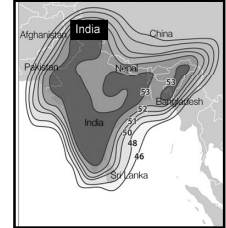

SATELLITE & CABLE TV

49

NOVEMBER 2024