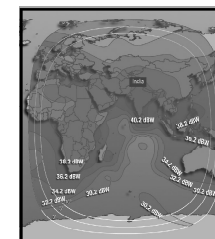

FREQ/POL	CHANNEL	SR	FEC	FREE / SCRAM	NOTES
3805 H	Planetcast: Shemaroo Comedy, Shemaroo Bhakti, Hindi Khabar, Live Times, Pitaara, Bharat Samachar, Sudarshan News, Khabrain Abhi Tak, INH 24x7, Public First, Saam TV, Music India, Sangeet Bangla, Sangeet Bhojpuri, 9XM, 9X Jhakaas, Mastiii, Puthiya Thalaimurai Express, News 11, Channel WIN, Jinvani Channel, Ind 24, Dhamaal, Maiboli, Dabangg, 9X Jalwa, B4U Kadak, Network 10, Sadhna Bhakti, Shemaroo TV, Puthuyugam TV, Argus News, IBC Tamil TV, Vistara News, Shemaroo Bollywood, India Daily, India Daily	28500	5/6	DVB-S2 MPEG-4/SD	India C Beam
3832 V	Gyandhara, Gyandarshan	3000	3/4	FTA	India C Beam
3838 H	Indiasign: India Ahead, NB News, TV 27 News, Munsif TV, TVN News	3750	5/6	MPEG-4/SD	India C Beam
3843 H	NK TV Plus, NK TV Promo, Spondon TV	3600	5/6	MPEG-4/SD	India C Beam
3847 H	Prameya News 7	1500	3/4	DVB-S2 MPEG-4	India C Beam
3852 H	Desh News, M Nadu TV	3600	5/6	MPEG-4/SD	India C Beam
3861 V	Kanak News, Anadi TV, Naxatra News Hindi	3974	3/5	FTA	India C Beam
3870 H	Mega TV Network: Mega TV (India), Mega 24, Mega Musiq	5000	5/6	MPEG-4/SD	India C Beam
3874 H	Prag News, Rengoni, NE News	2400	3/4	FTA	India C Beam
3883 H	Sakshi TV	4440	3/4	FTA	India C Beam
3885 V	Doordarshan: DD National, DD News, DD Bharati, DD Kisan, DD Urdu, DD Sports, Sansad TV, Prasar Bharati News Services, DD National, DD News, DD India, DD Sports, Sansad TV 1	30000	3/4	FTA	India C Beam
3887 H	CTVN AKD Plus, AKD Calcutta News, CN Rashtriya	3663	5/6	Mpeg 4 FTA	ECC
3896 H	Desh News, Super TV (India), Public First, News 360, News State Bihar Jharkhand, News State Punjab Haryana Himachal, News State MH & GA, M Nadu TV, Win TV (India), Sai TV	10800	5/6	Mpeg 4 FTA	India C Beam
3925 H	Planetcast: Kerala Vision, All Time Movies, The Q, Shemaroo Marathi Bana, Sarv Dharam Sangam, Prime News, MKN, B4U Bhojpuri, K News India, Goldmines Movies, Epic TV, Goldmines 2, Hope Channel India, Aaseervatham TV, Siri Kannada, Vaanavil TV, Goldmines Bollywood, Republic Bharat, Non Stop Samachar India, Disha TV, ANB News, Goldmines, Subharti TV, ShowBox, News 1 India, Nazara, Filamchi Bhojpuri, Ishara Channel, Gubbare, Studio Yuva, TV 9 Bangla, TV 9 Tamil, IBC 24, 9X Tashan, News Nation, Jantantra TV, News State MP & CHG, News State UP & UK, Shemaroo Classic	28500	5/6	FTA Mpeg4	India C Beam
3949 H	Brahmaputra Tele Productions, DY 365, Nagaland TV, Jonack	3672	3/4	MPEG4 FTA	India C Beam
3954 V	" Subhavaartha TV, Nambikkai TV, Shalini TV, Imayam TV, Ayush TV, NKR TV tests, MK TV (India), MK Tunes, MK Six"	11572	2/3	MPEG4 FTA	India C Beam
3958 H	BTV News, TV 100 (India), India Voice, Shemaroo Umang, Studio One Plus, Care World TV, 99 TV (India), Shekinah TV (India), Swaraj Express SMBC, Paras Gold, APN, Chumbak TV, Swatantra TV, Atrangii, Jehovah TV, TNP News	9500	5/6	MPEG 4 FTA	India C Beam
3976 H	Zee Punjabi	3300	7/8	Mpeg 4 Conax	India C Beam
3981 H	Taaza TV, Bflix Movies, Hare Krsna TV, Bhakti Darpan International	4216	5/6	Mpeg 4	India C Beam
4005 H	ETV: ETV Telugu, ETV Bal Bharat English, ETV Bal Bharat Hindi, ETV Bal Bharat Punjabi, ETV Bal Bharat Marathi, ETV Bal Bharat Gujarati, ETV Bal Bharat Telugu, ETV Andhra Pradesh, ETV Bala Bharat Malayalam, ETV Bal Bharat Kannada, ETV Bala Bharat Tamil, ETV Balya Bharat Bangla, ETV Telangana, ETV Cinema, ETV Plus, ETV Life, ETV Abhiruchi, ETV Cinema, ETV Plus, ETV Bal Bharat, ETV Bal Bharat	300000	3/4	MPEG 4	India C Beam
4005 V	ETV: ETV Telugu, ETV Bal Bharat English, ETV Bal Bharat Hindi, ETV Bal Bharat Punjabi, ETV Bal Bharat Marathi, ETV Bal Bharat Gujarati, ETV Bal Bharat Telugu, ETV Andhra Pradesh, ETV Bala Bharat Malayalam, ETV Bal Bharat Kannada, ETV Bala Bharat Tamil, ETV Balya Bharat Bangla, ETV Telangana, ETV Cinema, ETV Plus, ETV Life, ETV Abhiruchi, ETV Cinema, ETV Plus, ETV Bal Bharat, ETV Bal Bharat	300000	3/4	(MPEG 4) FTA	India C Beam
4031 H	Mh One TV Network: MH1 News, MH1, Shraddha Mh One, Mh 1 Dil Se	4440	3/4	MPEG 4 FTA	Wide Beam
4040H	Zee Network, Zee Picchar, Zee Thirai, Zee Sarthak	7500	3/4	MPEG 4 FTA	Wide Beam
4054 H	Lamhas: Naaptol Tamil, Naaptol Malayalam, Naaptol Kannada, Wow Cinema One, Naaptol Telugu, Bansal News, Gujarat First, Mantavya 24x7 News, MoviePlus, Balle Balle, Sharnam TV, Sach Bedhadak, Vistara News, MoviePlex, Peace of Mind TV, Gangaur TV, GS TV (India), Pudhari News, DNN, FGN Channel, Punjabi Hits, Raapchik, Tehzeeb TV, Santvani Channel	17000	5/6	MPEG-4/SD	India C Beam
4071 H	Sun 18 Media Services: News 18 UP & Uttarakhand, TopperTV(scr), News18 Gujrati, News18 Bengali, News18 Kannada, News18 Punjab Haryana & HP	7200	3/4	FTA / Irdeto	India C Beam
4073 V	Tarang TV, Tarang Music, Odisha TV, Prarthana TV, Alankar TV	9600	3/4	MPEG-4/SD	India C Beam
4077 H	Surya Samachar	1600	3/4	Mpeg 4 FTA	ECC
4080 H	Public First, 360 News	3200	5/6	Mpeg 4 FTA	India C Beam
4090 H	Zee Network, Zee Bharat, Zee 24 Ghanta, Zee 24 Taas, Zee Delhi NCR Haryana, Zee Bihar Jharkhand	7500	5/6	FTA / Conax	India C Beam
4096 H	News Live, Rang Ramdhenu, Northeast Live, Indradhanu TV	9425	3/4	MPEG-4/SD	India C Beam
4114 H	Manorama News: Manorama News Central, Manorama News North, Mazhavil Manorama HD, Mazhavil Manorama	8000	3/4	MPEG 4 / FTA	India C Beam
4133 H	Indiasign: News 24, E24, Pratham Khabar 24x7, JK 24x7 News, Darshan 24, Awakening TV, News 24 MP & Chhattisgarh, Assam Talks, Aryan TV National	11888	3/4	FTA / Irdeto 2 Mpeg4	India C Beam

Subscribe to

www.scatmag.com