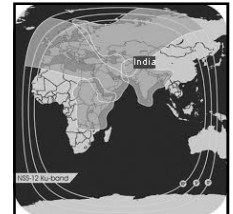

FREQ/POL	CHANNEL	SR	FEC	FREE / SCRAM	NOTES
4103 V	Zee News	7200	3/4	Conax, MPEG-4	C Beam
4115 H	NTV (India), Bhakthi TV, Vanitha TV	7200	3/4	MPEG-4/SD	C Beam
4116 H	IndiaSign: PTC News, PTC Punjabi, PTC Chakde, PTC Punjabi Gold, Oscar Movies Bhojpuri, PTC Simran, PTC Music	8800	5/6	DVB S2 Mpeg 4	C Beam
4128 H	NHK World Network: NHK World Japan, NHK World Premium, NHK World Japan Radio	14890	2/3	MPEG-4/HD	C Beam
4130 V	Jaya TV HD, Jaya Plus, Jaya Max	12800	3/4	MPEG4 / Irdeto 2	C Beam
4150 H	Urdu 1 ME (scr), Peace TV Urdu, Peace Tv English, Peace TV Bangla, Peace TV Chinese, Huda TV	14400	3/4	FTA / Irdeto 2	C Beam
4155 V	Zee Cinema HD, Zee TV HD, Zee Anmol, & Pictures HD, Zee Marathi HD, Zee Telugu HD, Zee Kannada HD	22500	5/6	Mpeg 4 DVB S2	C Beam
4163 H	WION, EZ Mall, Zee Kalak, Zee Salaam, Zee UP / Uttarkhand	7500	5/6	Mpeg 4 Conax	C Beam
4182 H	Aaj Tak, India Today, Good News Today, Aaj Tak International, India Today International, Aaj Tak UK, Aaj Tak	16296	3/4	Irdeto-2	C Beam
4184 V	Planetcast: Sahana News, News 1st (India), Channel 36 UP/UK, News India 24x7, Anjan TV, Food Food, 1 Yes News, Bharat Express, Swadesh News, India Ahead, Aadinath TV, Republic TV, Harvest TV Kerala, Jai Maharashtra, Republic Bangla, 1st India, Bharat 24, M Nadu TV, TV 9 Bharatvarsh, TV 9 Telugu, TV 9 Kannada, TV 9 Gujarati, TV 9 Marathi	21600	8/9	FTA Mpeg4	C Beam
4195 H	Sky News International	4000	1/2	PowerVu	C Beam
GSAT-18 at 74 Deg East Bom Az 173 El 73, Blr Az 191 El 74, Del Az 184 El 56, Chennai Az 202 El 73, Bhopal Az 186 El 62 Cal Az 212 El 59					
3777 H	DD Sports, DD Kisan	4400	3/4	Mpeg 4 BISS	India Beam
11578 H	Utkarsh Channel 4, Utkarsh Channel 1, Utkarsh Channel 2, Utkarsh Channel 3	5000	3/4	Mpeg 2 FTA	India Beam
11667 V	KITE VICTERS: KITE VICTERS Plus, KITE VICTERS	2000	5/6	Mpeg2 FTA	India Beam
11681 V	VTU	2966	3/4	Mpeg 2 FTA	India Beam
11686 V	Lokshiksha Sanchar	2900	3/4	Mpeg 2 FTA	India Beam
ABS 2 at 75 deg E: Bom Az 173 El 73, Blr Az 191 El 74, Del Az 184 El 56, Chennai Az 202 El 73, Bhopal Az 186 El 62 Cal Az 212 El 59					
12524 H	Supreme Master TV, TBN Inspire International, SBN International, TBN Asia, Daystar TV, Hwazan Satellite TV	30000	1/2	FTA	India Beam
APSTAR 7 at 76.5 deg E: Bom Az 168 El 67, Blr Az 184 El 74, Del 181 El 56, Chennai Az 196 El 73, Bhopal Az 183 El 63 Cal Az 209 El 60					
3634 H	Kantipur Media Group: Kantipur TV, Kantipur Cineplex	6000	3/5	DVB-S2*8PSK	Asia Beam
3745 V	TeleNest: Metro 1 News, VSH News, Special TV, Sab TV, Aruj Entertainment, Venus Entertainment	5000	3/5	DVB-S2 MPEG-4	Asia Beam
3753 V	KidZone+ Pakistan, Planet Fun, Capital TV (Pakistan), Inplus Pakistan	8330	3/5	Mpeg 4	Asia Beam
3780 V	APT1 Sports, Raajee TV, HKS TV, HKS TV Variety, HKS TV Travel, HKS TV Fashion, HKS TV Finance, HKS TV International, Eurosport Asia, Eurosport Asia, FashionTV Asia, FashionTV India	30000	3/4	Mpeg4	Asia Beam
3788 H	SES: CTN (USA), The Word Network, SBN International, The Overcomer	10700	1/2	MPEG-4/SD	Asia Beam
3844 V	Trinity Broadcasting, TBN Asia, TBN Inspire International, Telenovela Channel, 702 DZAS, The Edge Philippines	4000	3/4	DVB-S2*QPSK	C Beam
3865 V	Play Entertainment, Channel Five	4166	3/5	MPEG-4/HD	C Beam
3873 V	Bol News HD, Bol Entertainment HD	8000	3/5	Mpeg 4 HD FTA	C Beam
3960 H	HBO: HBO Asia, HBO Hits, HBO Signature Asia, HBO Family Asia, HBO Asia, Cinemax Asia, Cinemax Asia, Cinemax Asia, HBO Taiwan, HBO Taiwan	30000	3/4	Mpeg 4 Mediapher 2	Asia Beam
3988 V	H Now TV	1666	3/4	MPEG-4/HD	Asia Beam
3955 V	TV Maldives, Dhivehi Raajeyge Adu, Dhivehi FM	3200	3/5	MPEG-4/HD	Asia Beam
4000 H	A1 Telekom Austria:Luxe TV, Love Nature, MyZen TV, Trace Sport Stars, Mezzo Live Asia, Trace Urban Southeast Asia, Star Sports China, Star Sports 2 China, Museum TV International	30000	3/4	MPEG-4/HD	Asia Beam
4080 H	STAR TV:Ten Sports Pakistan, AXN East Asia, Star Movies China, National Geographic China	30000	3/4	Conax Viaccess MPEG-4/HD	C Beam
GSAT 10/GSAT 30 at 83 deg E: Bom Az 151 El 64, Blr Az 157 El 73, Del Az 168 El 55, Chennai Az 168 El 74, Bhopal Az 166 El 62 Cal Az 194 El 63					
3725 H	ETV NW: News 18 Madhya Pradesh & Chhattisgarh, News 18 Rajasthan, News 18 Bihar & Jharkhand, News 18 Urdu, News 18 Gujarati, News 18 Odia, Colors Bangla, Colors Marathi, Colors Kannada, Colors Infinity, VH1 India, Colors Cineplex, Colors Infinity, Colors Gujarati Cinema, Colors Bangla Cinema, Nick HD+, MTV Beats, Colors Cineplex, VH1 India, Colors Odia, Colors Gujarati	30000	3/4	Mpeg 4 Irdeto	India C Beam
3750 V	DD Uttarakhand	2900	3/4	FTA	India C Beam
3753 V	DD Chattisgarh	2900	3/4	FTA	India C Beam
3756 H	Indiasign:Manoranjan Prime, Sidharth TV, Sidharth Gold, Sidharth Bhakti, Jay Jagannath, A1 TV, 4TV News, BS TV (India), Tribe TV, Tribe Plus tests, Raftaar Media, Popular TV (India), HNN 24x7, Shubhsandesh TV, Goodnews TV (India), Samachar Plus Uttarakhand, Samachar Plus Rajasthan, Big TV (India)	15000	5/6	MPEG-4/SD	ECC
3757 V	DD Jharkhand	2900	3/4	fta	India C Beam
3768 H	SVBC, SVBC Telugu, SVBC 2 Tamil, SVBC 3 Kannada, SVBC 4 Hindi	3000	3/4	Mpeg 4	ECC
3769 V	DD Haryana	3000	3/4	FTA	India C Beam