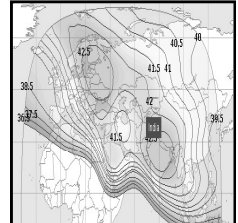

SATELLITE & CABLE TV

46

NOVEMBER 2024

CHANNEL GUIDE

UPDATED AS OF 1ST NOVEMBER 2024

FTA = Free To Air • SCR = Scrambled • Radio Channels in Italics

SATELLITE & CABLE TV

47